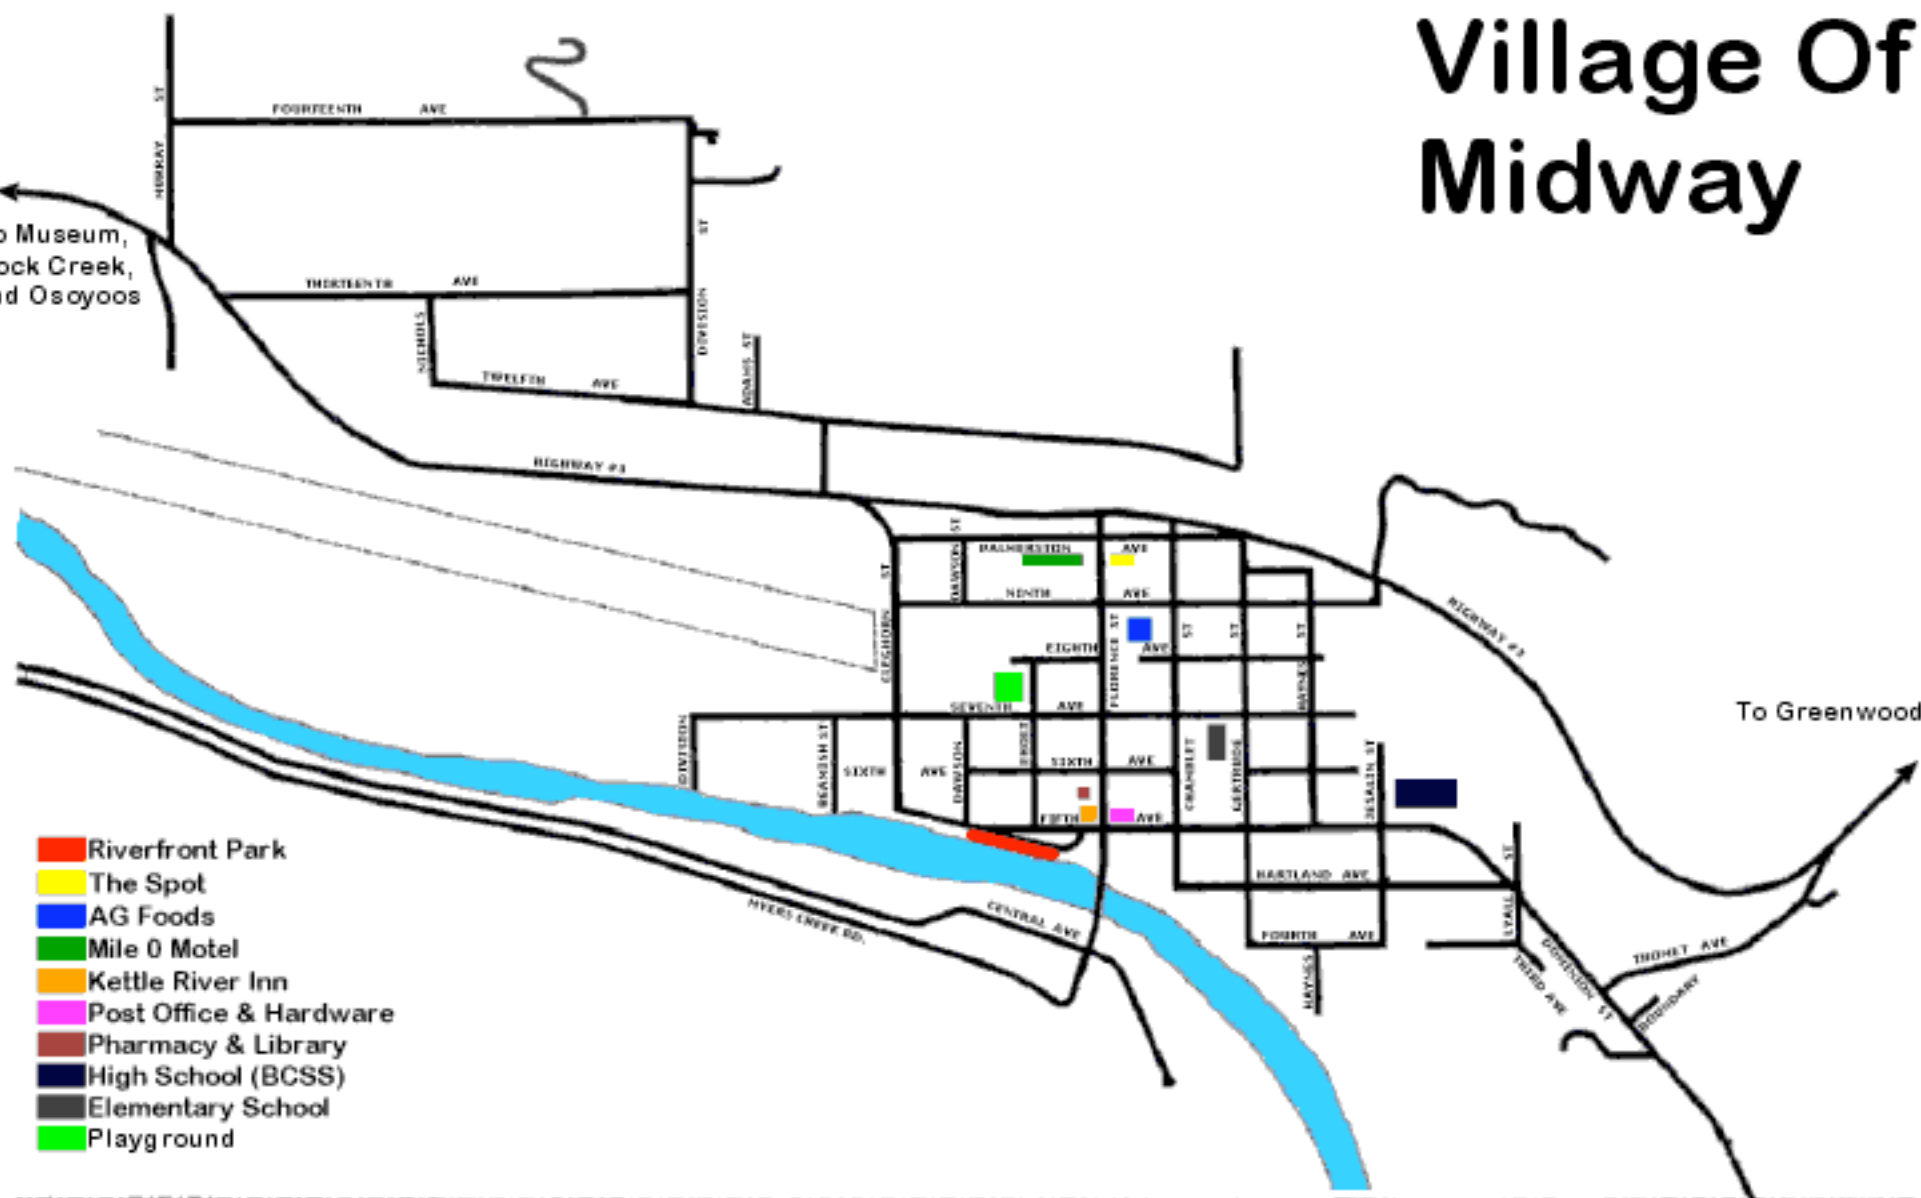

Village Of Midway

To Museum, Rock Creek, and Osageos

To Greenwood

- Riverfront Park
- The Spot
- AG Foods
- Mile 0 Motel
- Kettle River Inn
- Post Office & Hardware
- Pharmacy & Library
- High School (BCSS)
- Elementary School
- Playground